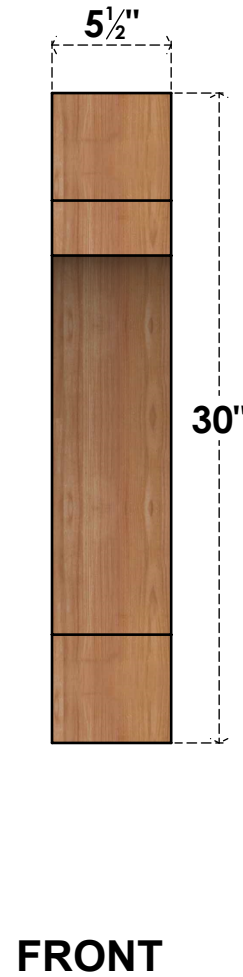

BRC06X22X30MRC00SWR

5 1/2"W X 22"D X 30"H MERCED SMOOTH BRACE, WESTERN RED CEDAR

EKENA MILLWORK
 2300 WEST MAIN ST.
 CLARKSVILLE, TX 75426
 TOLL FREE: 866-607-0453
 WWW.EKENAMILLWORK.COM

NOTES

1. INSTALLATION TO BE COMPLETED IN ACCORDANCE WITH MANUFACTURER'S SPECIFICATIONS.
2. DRAWING MAY NOT BE TO SCALE
3. THIS DRAWING IS INTENDED FOR DESIGN AND PLANNING PURPOSES ONLY.
4. ALL INFORMATION CONTAINED HEREIN WAS CURRENT AT THE TIME OF DEVELOPMENT BUT MUST BE REVIEWED AND APPROVED BY THE PRODUCT MANUFACTURER TO BE CONSIDERED ACCURATE.
5. PRODUCTS ARE NOT KILN DRIED. THIS ITEM IS UNIQUE AND WILL CONTAIN THE NATURAL VARIATIONS THAT THE WOOD SPECIES OFFERS. THIS MAY RESULT IN VARIATIONS UP TO 1/4"