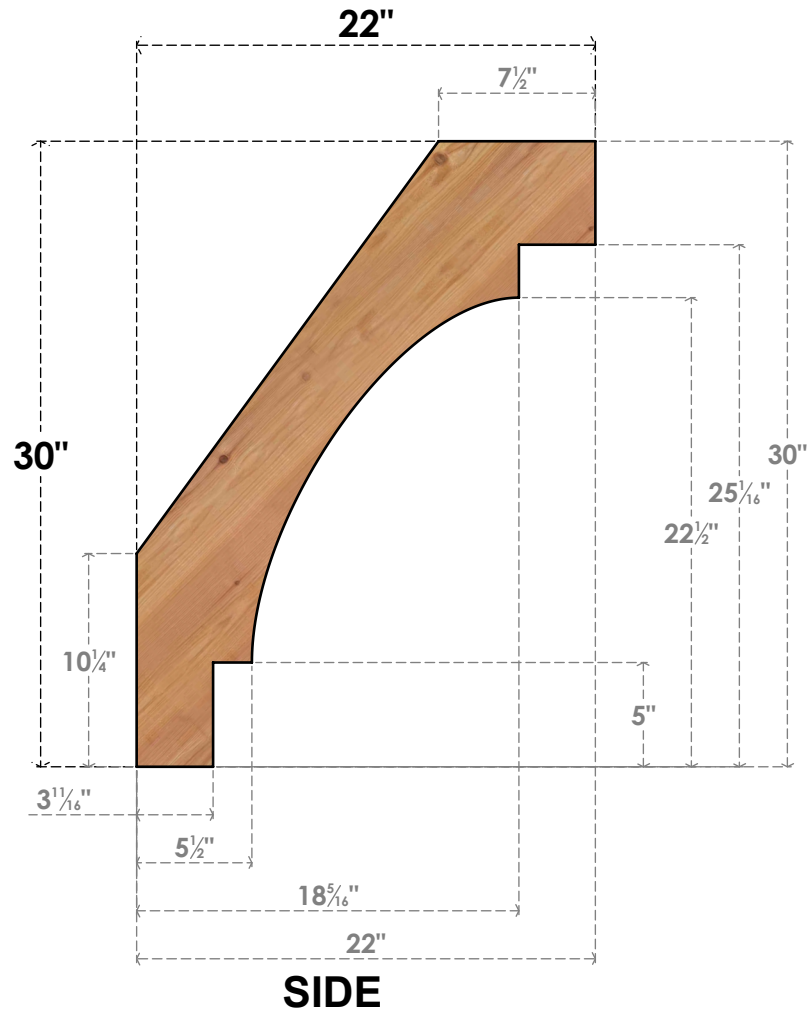

BRC06X22X30MRC00SWR

5 1/2"W X 22"D X 30"H MERCED SMOOTH BRACE, WESTERN RED CEDAR

EKENA MILLWORK
 2300 WEST MAIN ST.
 CLARKSVILLE, TX 75426
 TOLL FREE: 866-607-0453
 WWW.EKENAMILLWORK.COM

NOTES

1. INSTALLATION TO BE COMPLETED IN ACCORDANCE WITH MANUFACTURER'S SPECIFICATIONS.
2. DRAWING MAY NOT BE TO SCALE
3. THIS DRAWING IS INTENDED FOR DESIGN AND PLANNING PURPOSES ONLY.
4. ALL INFORMATION CONTAINED HEREIN WAS CURRENT AT THE TIME OF DEVELOPMENT BUT MUST BE REVIEWED AND APPROVED BY THE PRODUCT MANUFACTURER TO BE CONSIDERED ACCURATE.
5. PRODUCTS ARE NOT KILN DRIED. THIS ITEM IS UNIQUE AND WILL CONTAIN THE NATURAL VARIATIONS THAT THE WOOD SPECIES OFFERS. THIS MAY RESULT IN VARIATIONS UP TO 1/4"